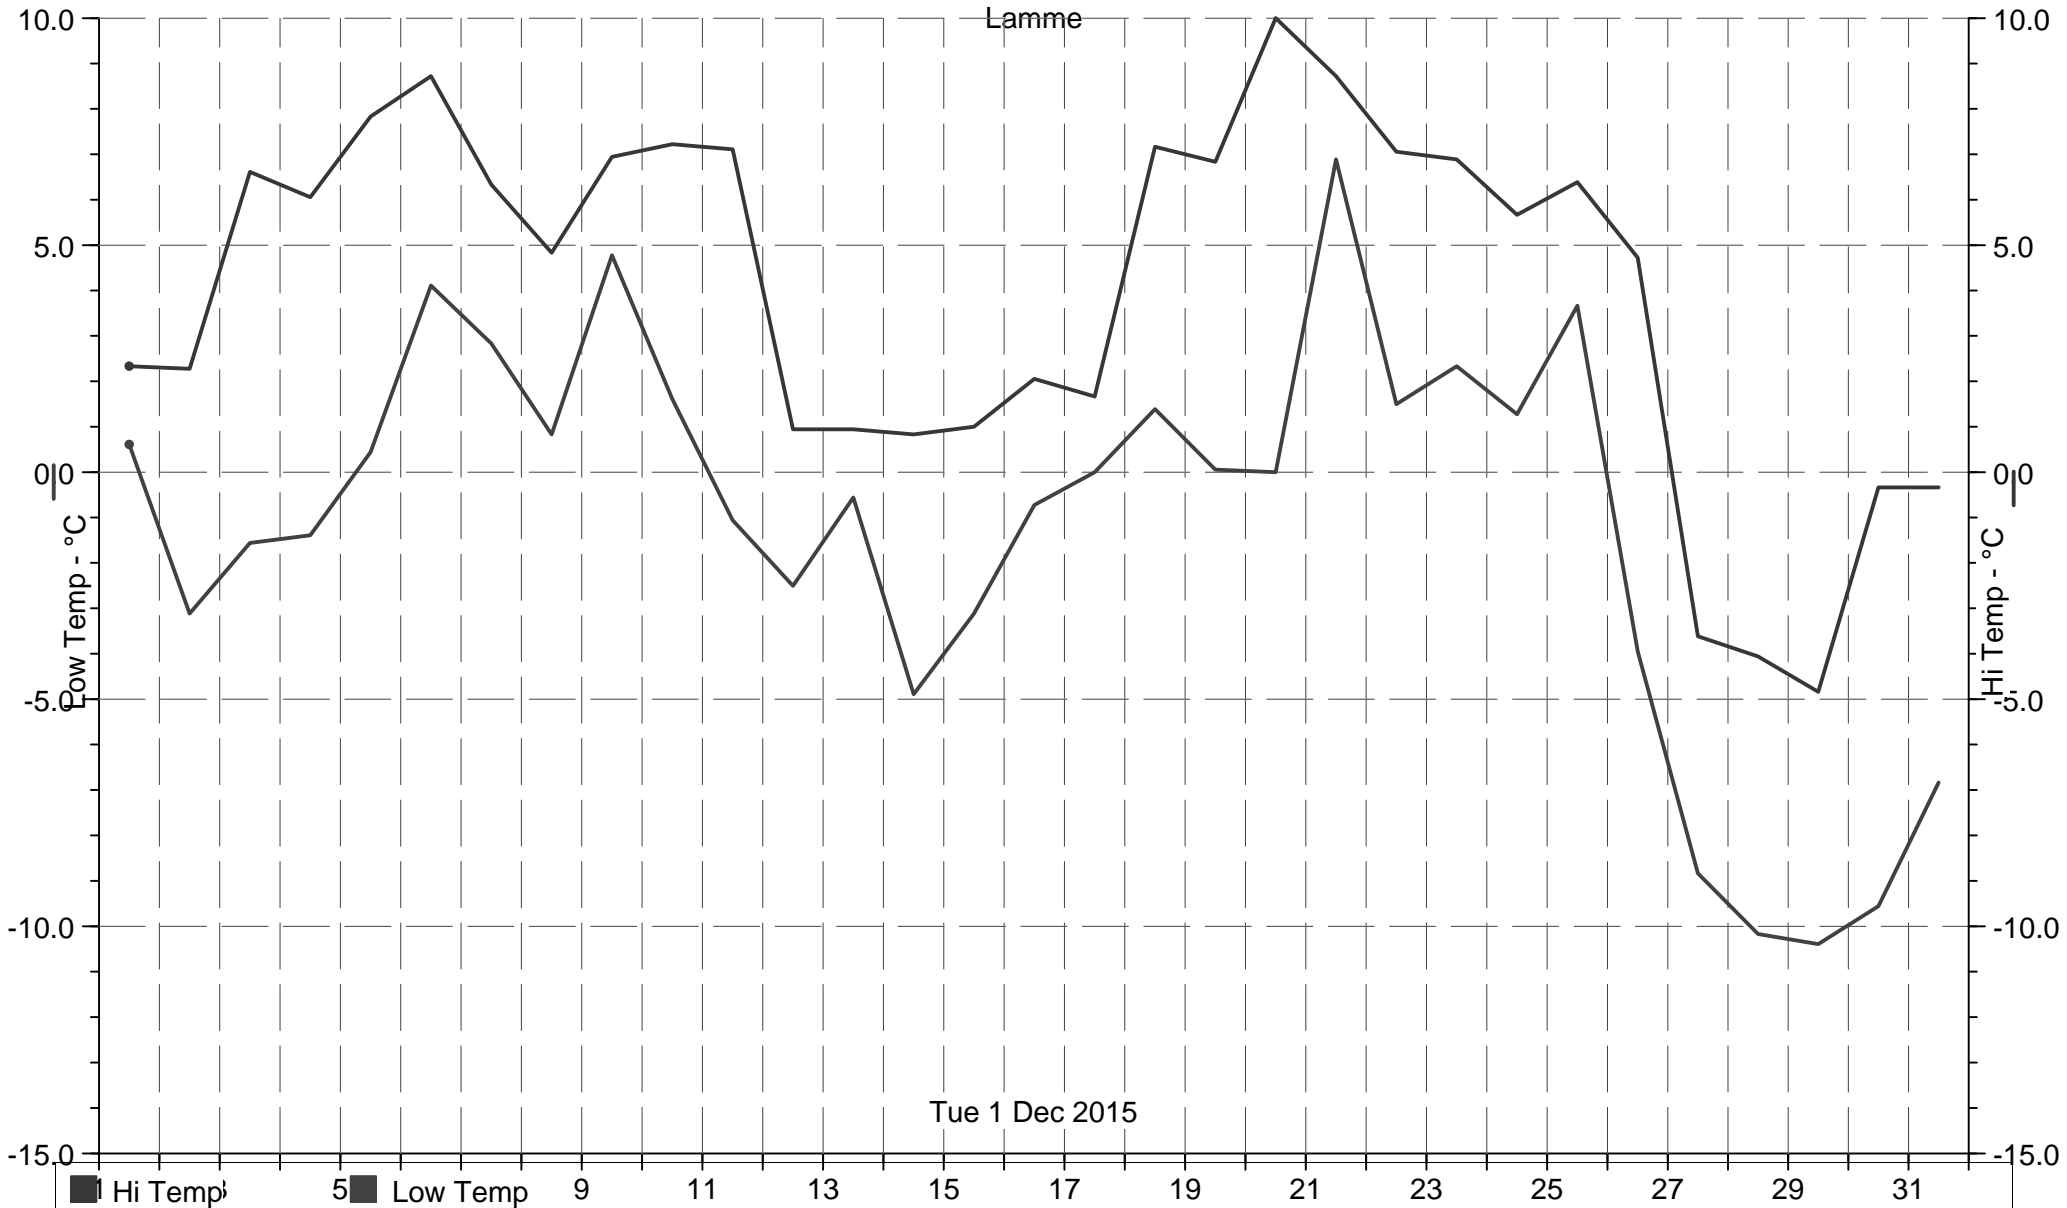

Lamme

Tue 1 Dec 2015

Hi Temp Low Temp