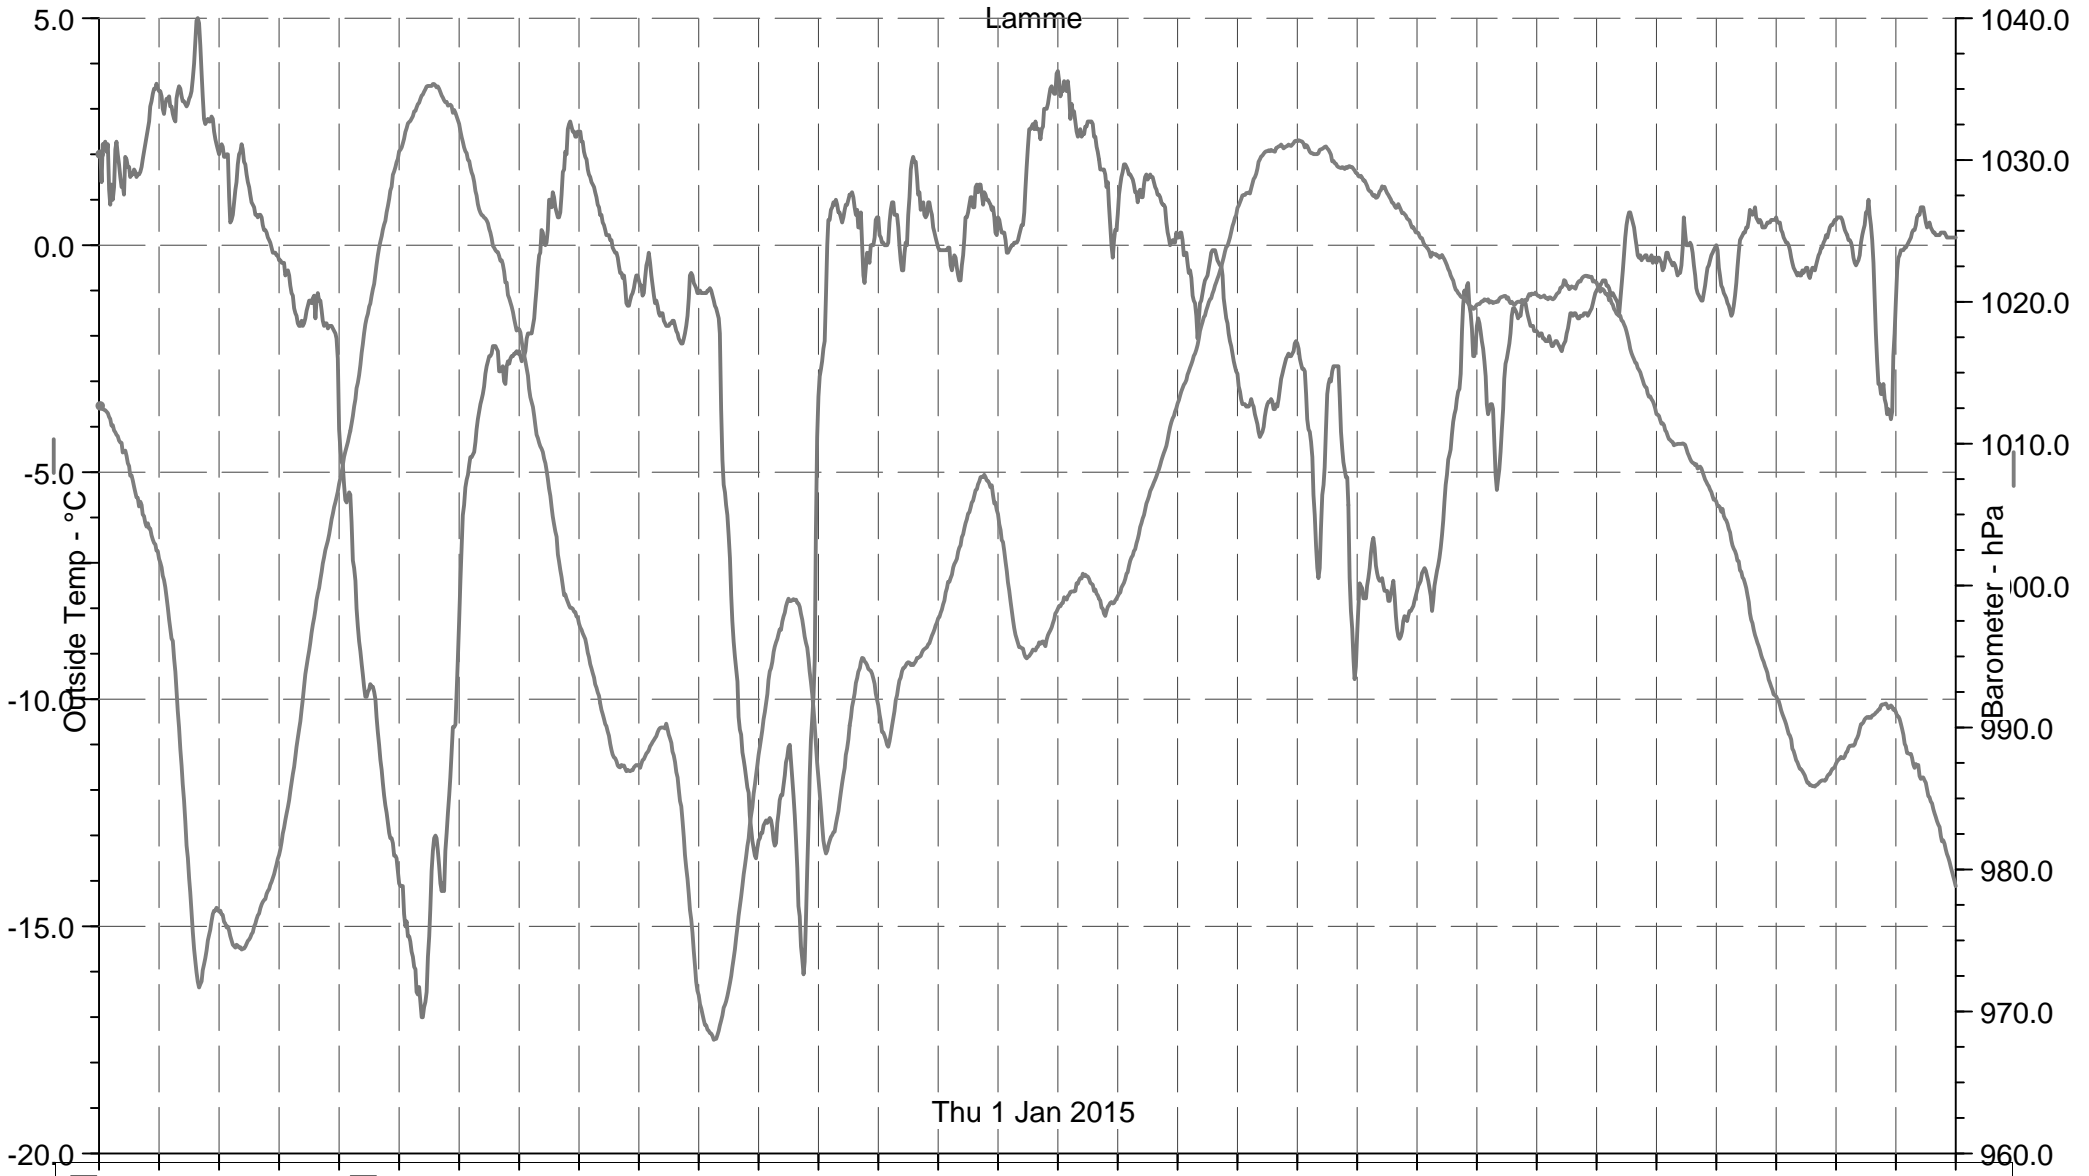

Lamme

Thu 1 Jan 2015

■ Outside Temp 5 ■ Barometer

9

11

13

15

17

19

21

23

25

27

29

31

1040.0  
1030.0  
1020.0  
1010.0  
1000.0  
990.0  
980.0  
960.0