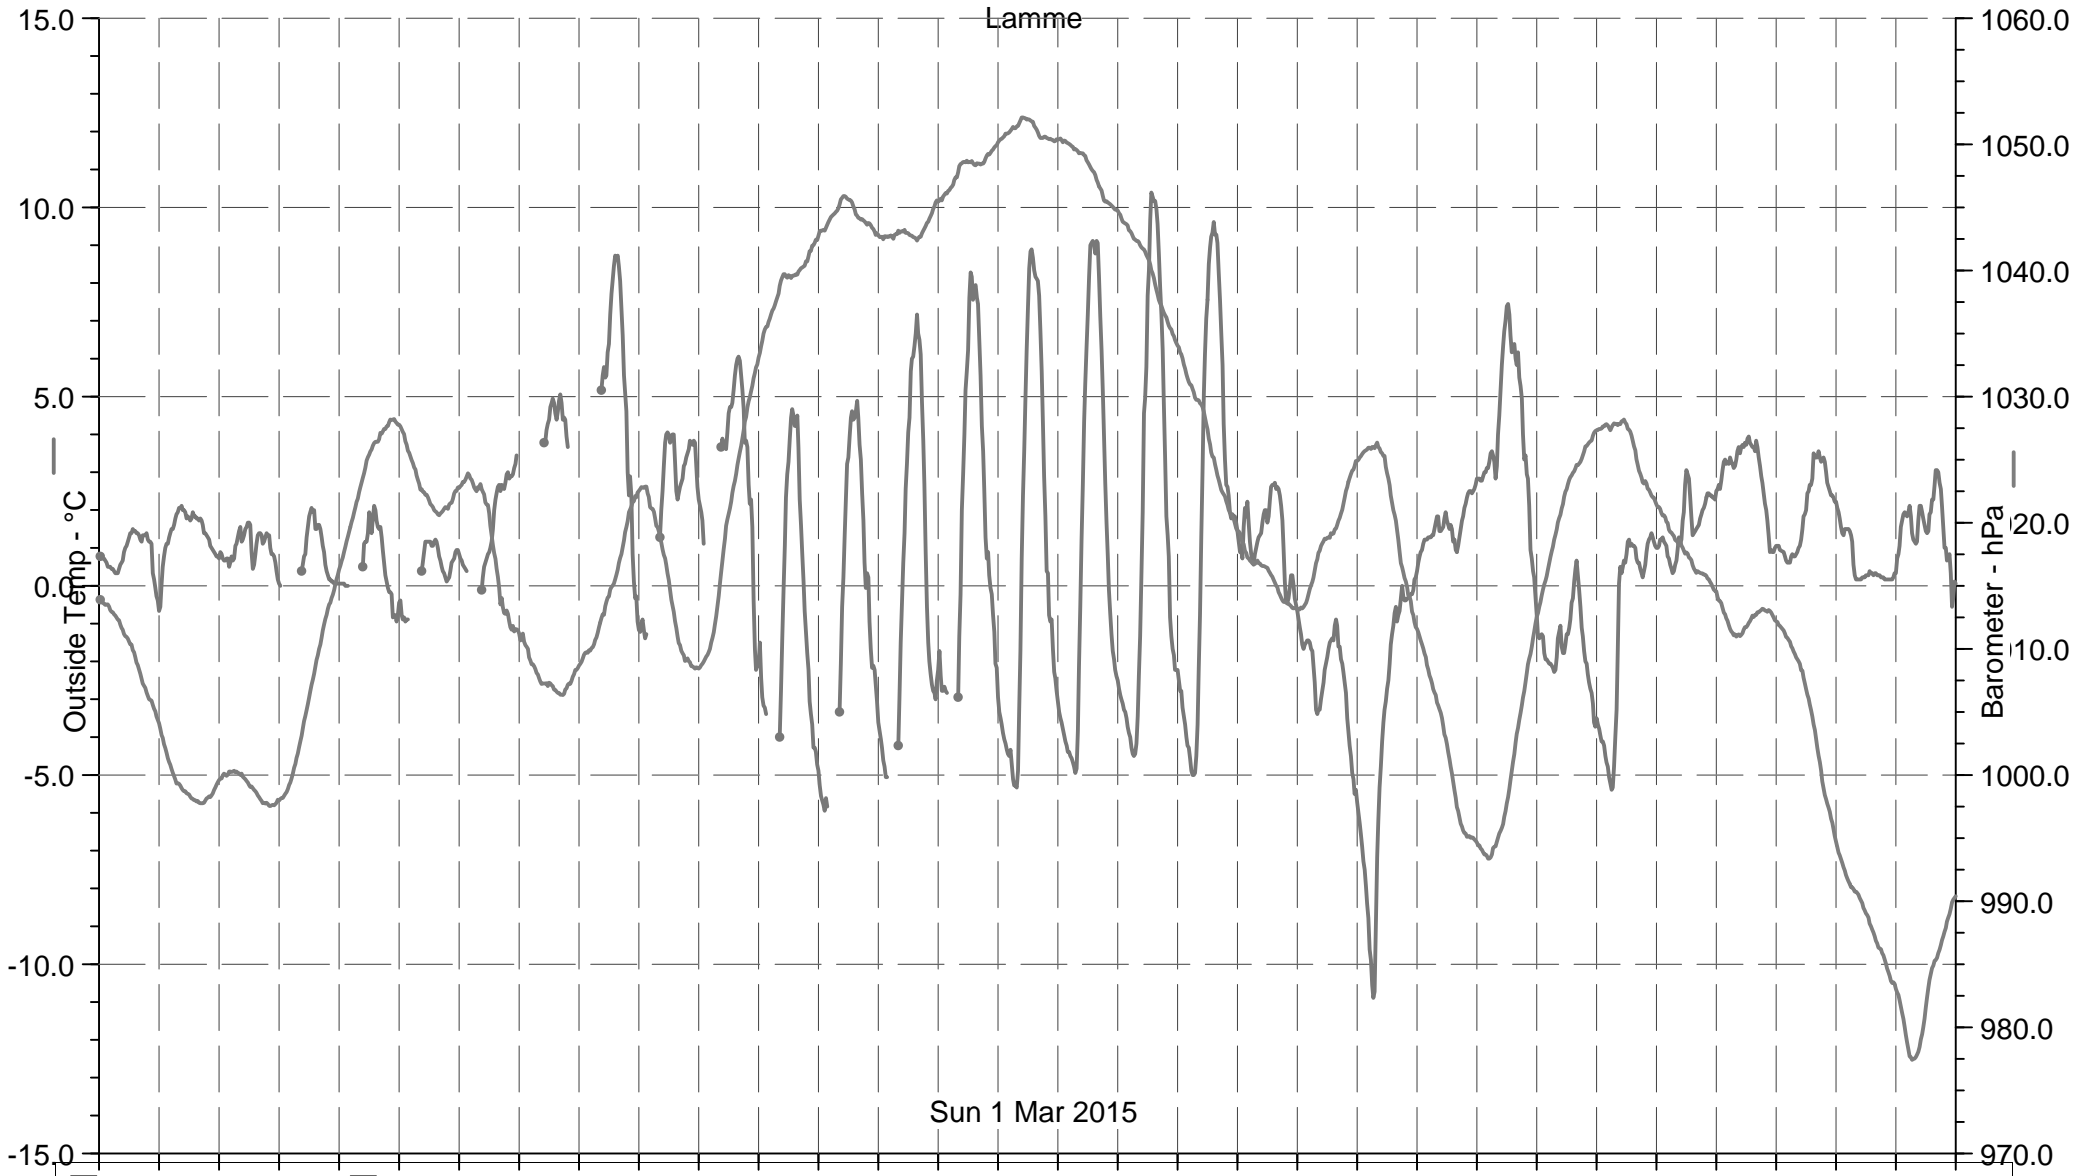

Lamme

Sun 1 Mar 2015

■ Outside Temp 5 ■ Barometer