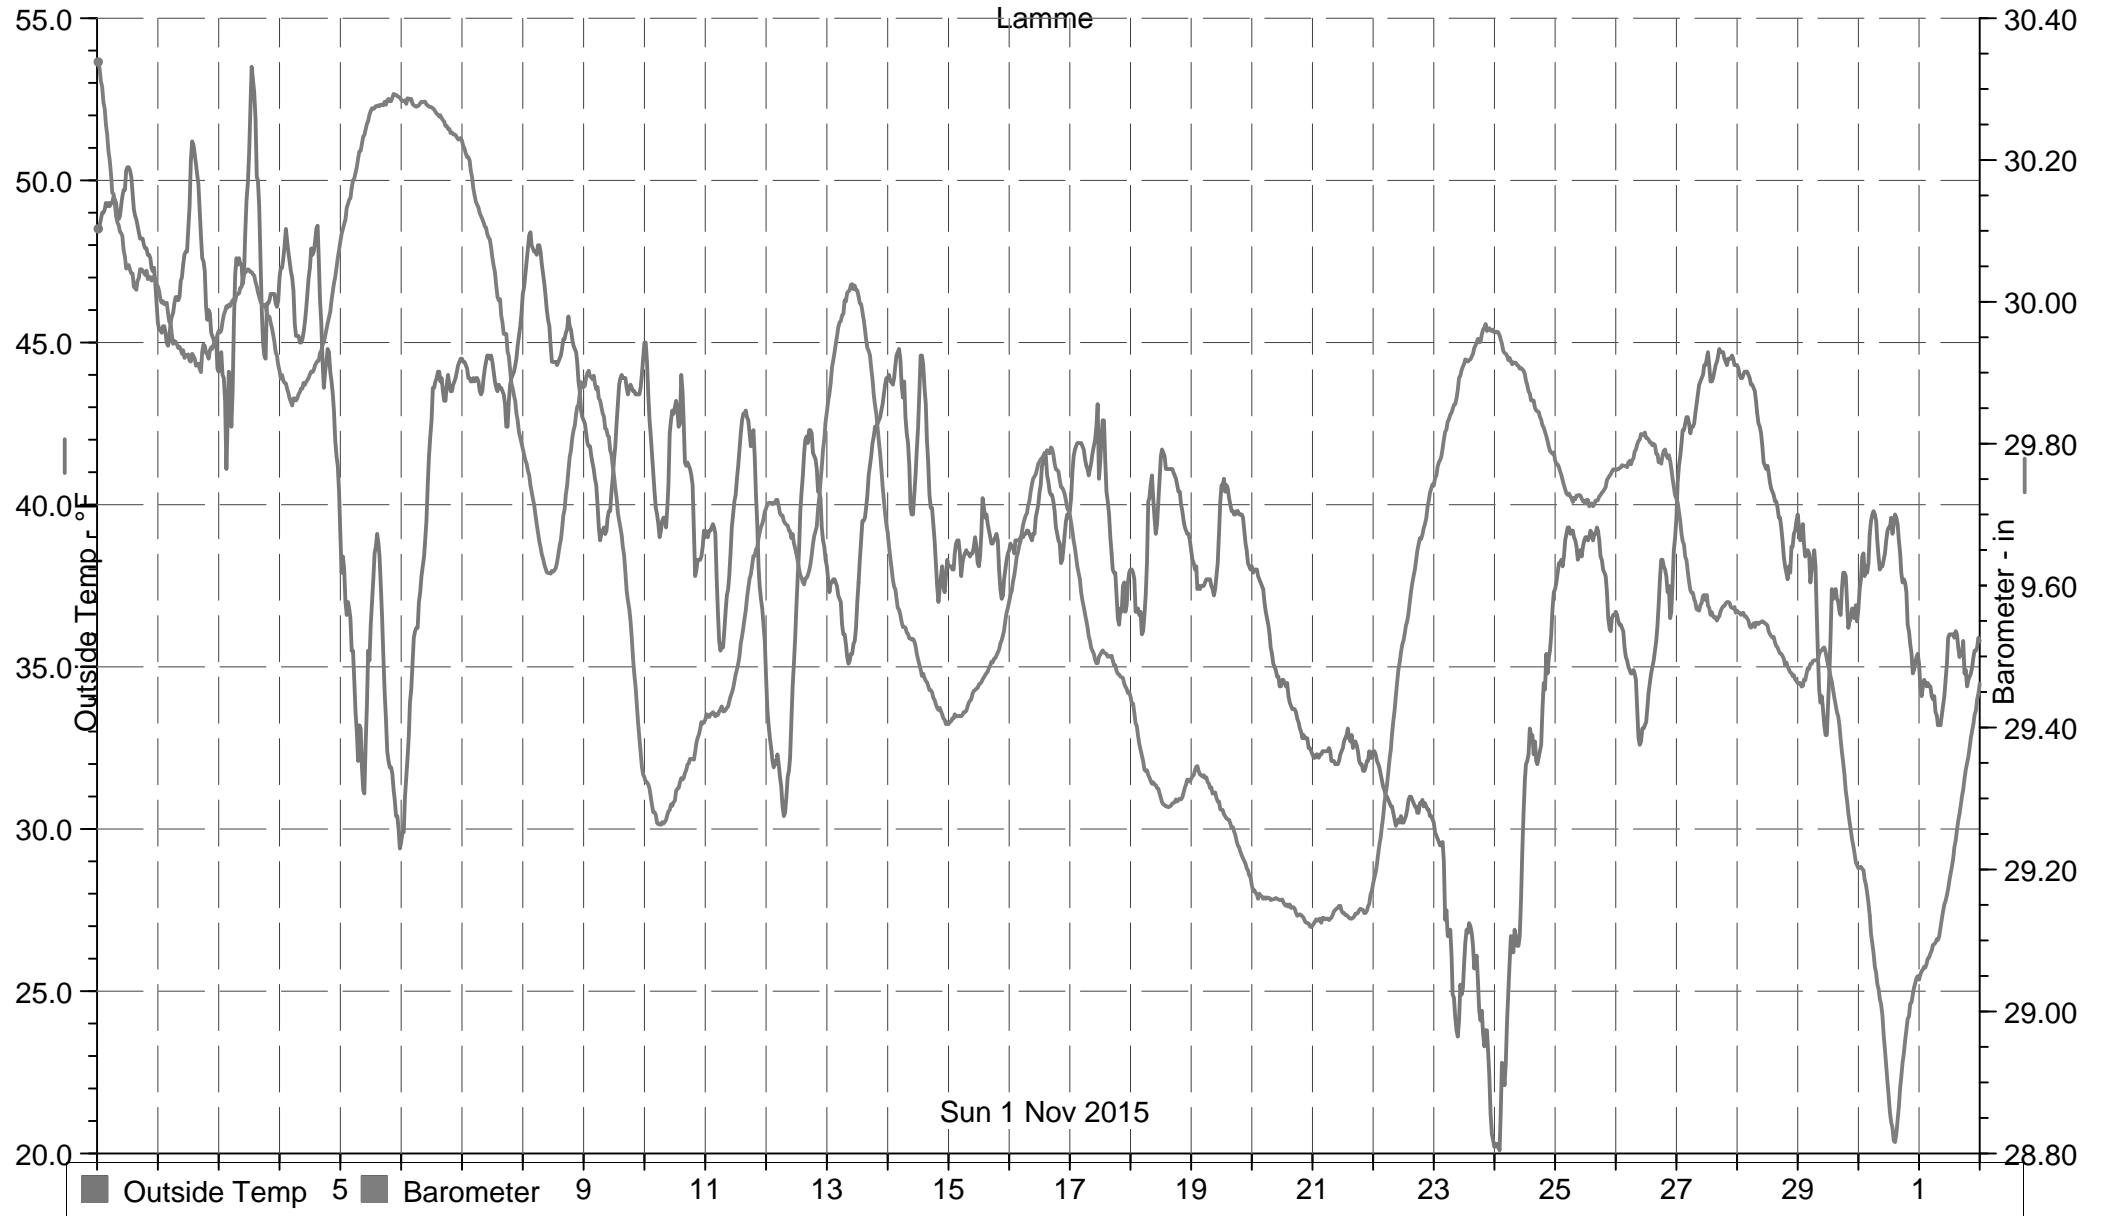

Lamme

Sun 1 Nov 2015

■ Outside Temp

■ Barometer